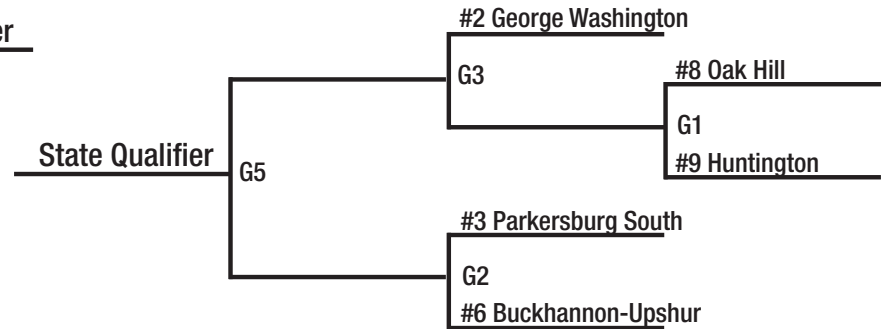

# Softball Class AAAA, North Region

- TEAMS**
- Hedgesville
  - Jefferson
  - Martinsburg
  - Morgantown
  - Musselman
  - Preston
  - Spring Mills
  - University
  - Washington
  - Wheeling Park

# Softball Class AAAA, South Region

- TEAMS**
- Buckhannon Upshur
  - Cabell Midland
  - George Washington
  - Huntington
  - Hurricane
  - Oak Hill
  - Parkersburg
  - Parkersburg South
  - Riverside
  - Woodrow Wilson