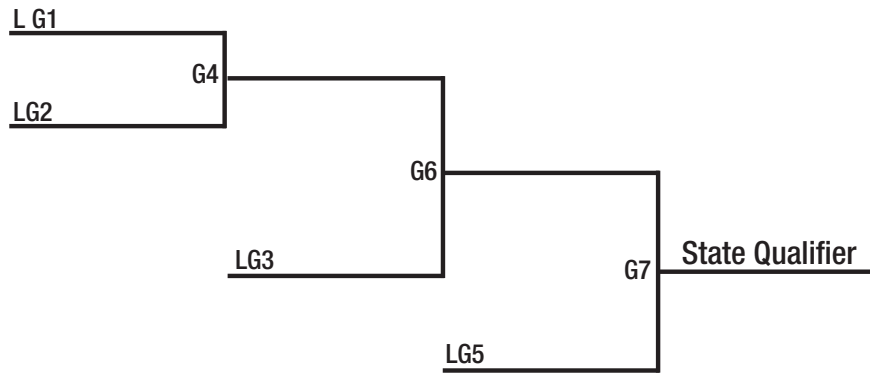

# Softball Class AAAA, North Region

- TEAMS**
- Hedgesville
  - Jefferson
  - Martinsburg
  - Morgantown
  - Musselman
  - Preston
  - Spring Mills
  - University
  - Washington
  - Wheeling Park

# Softball Class AAAA, South Region

- TEAMS**
- Buckhannon Upshur
  - Cabell Midland
  - George Washington
  - Huntington
  - Hurricane
  - Oak Hill
  - Parkersburg
  - Parkersburg South
  - Riverside
  - Woodrow Wilson