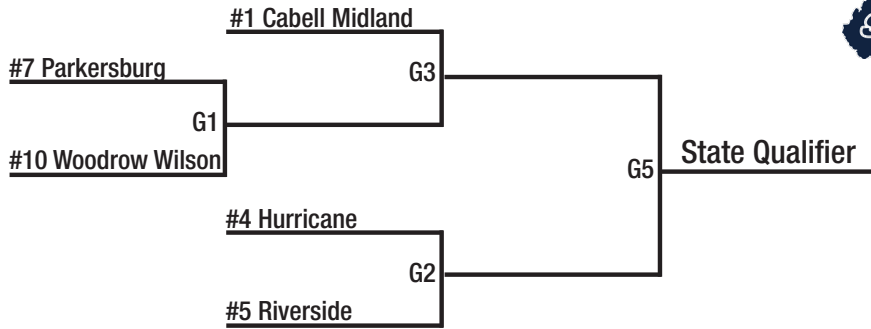

# Softball Class AAAA, North Region

- TEAMS**
- Hedgesville
  - Jefferson
  - Martinsburg
  - Morgantown
  - Musselman
  - Preston
  - Spring Mills
  - University
  - Washington
  - Wheeling Park

# Softball Class AAAA, South Region

- TEAMS**
- Buckhannon Upshur
  - Cabell Midland
  - George Washington
  - Huntington
  - Hurricane
  - Oak Hill
  - Parkersburg
  - Parkersburg South
  - Riverside
  - Woodrow Wilson