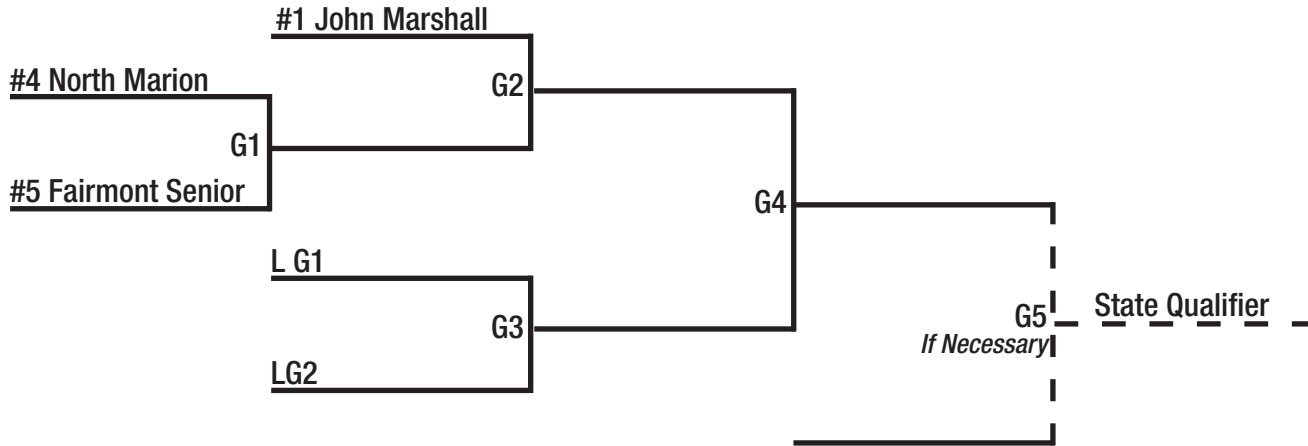

Softball Class AAA, Region I

- TEAMS**
- Brooke
 - East Fairmont
 - Fairmont Senior
 - Grafton
 - John Marshall
 - North Marion

Softball Class AAA, Region II

TEAMS
Bridgeport
Elkins
Hampshire
Keyser
Lewis County
Robert C. Byrd