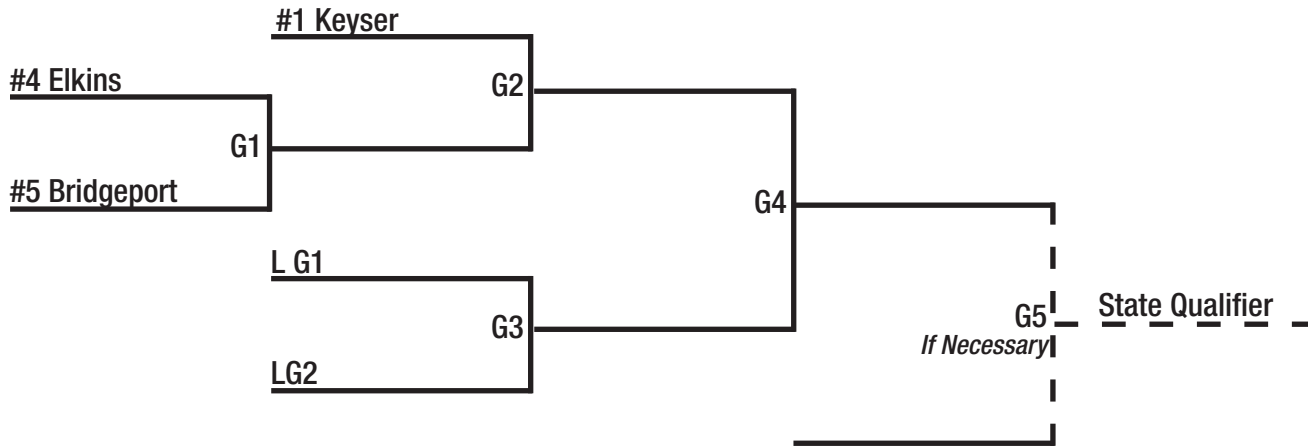

Softball Class AAA, Region I

- TEAMS**
- Brooke
 - East Fairmont
 - Fairmont Senior
 - Grafton
 - John Marshall
 - North Marion

Softball Class AAA, Region II

TEAMS
Bridgeport
Elkins
Hampshire
Keyser
Lewis County
Robert C. Byrd