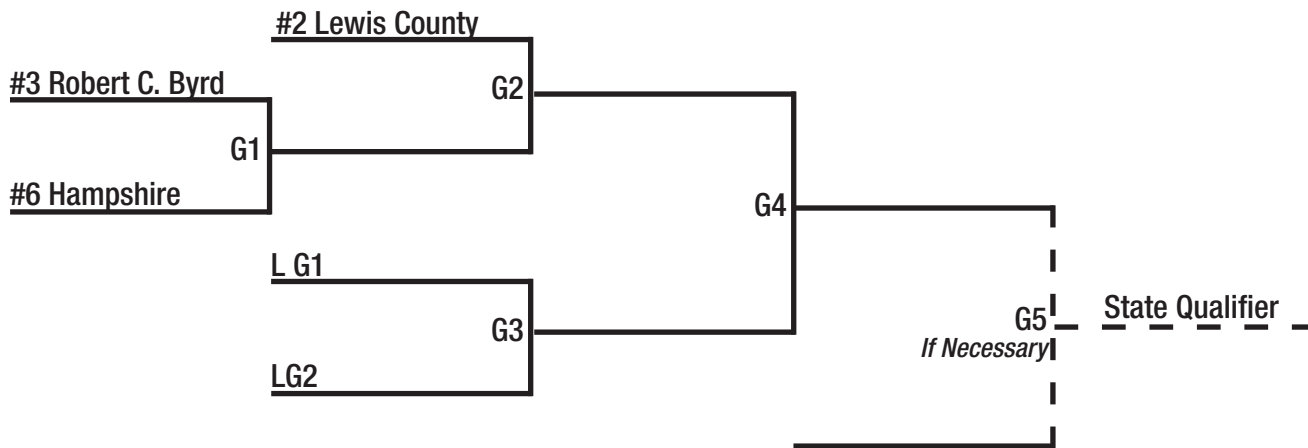

Softball Class AAA, Region I

- TEAMS**
- Brooke
 - East Fairmont
 - Fairmont Senior
 - Grafton
 - John Marshall
 - North Marion

Softball Class AAA, Region II

TEAMS
Bridgeport
Elkins
Hampshire
Keyser
Lewis County
Robert C. Byrd