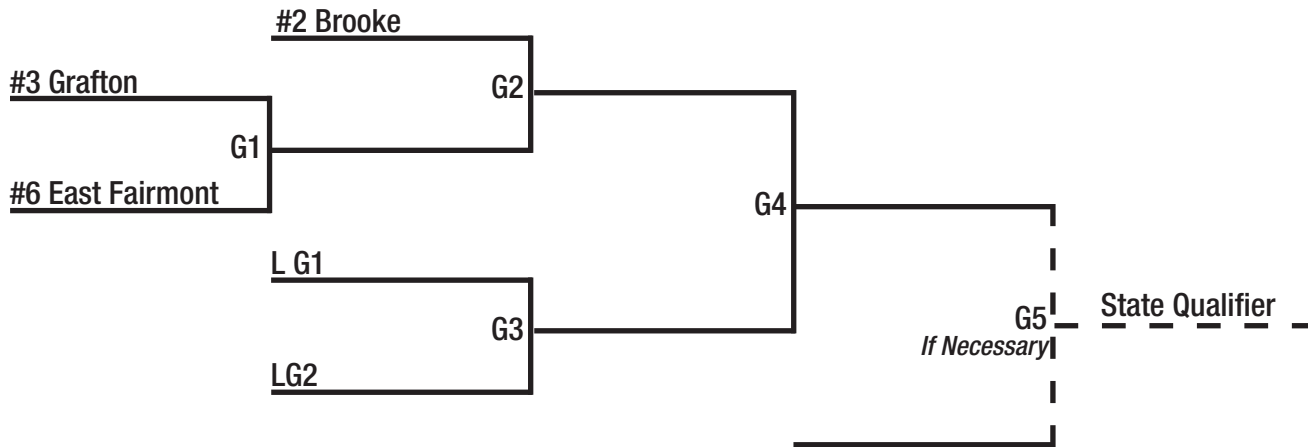

Softball Class AAA, Region I

- TEAMS**
- Brooke
 - East Fairmont
 - Fairmont Senior
 - Grafton
 - John Marshall
 - North Marion

Softball Class AAA, Region II

TEAMS
Bridgeport
Elkins
Hampshire
Keyser
Lewis County
Robert C. Byrd