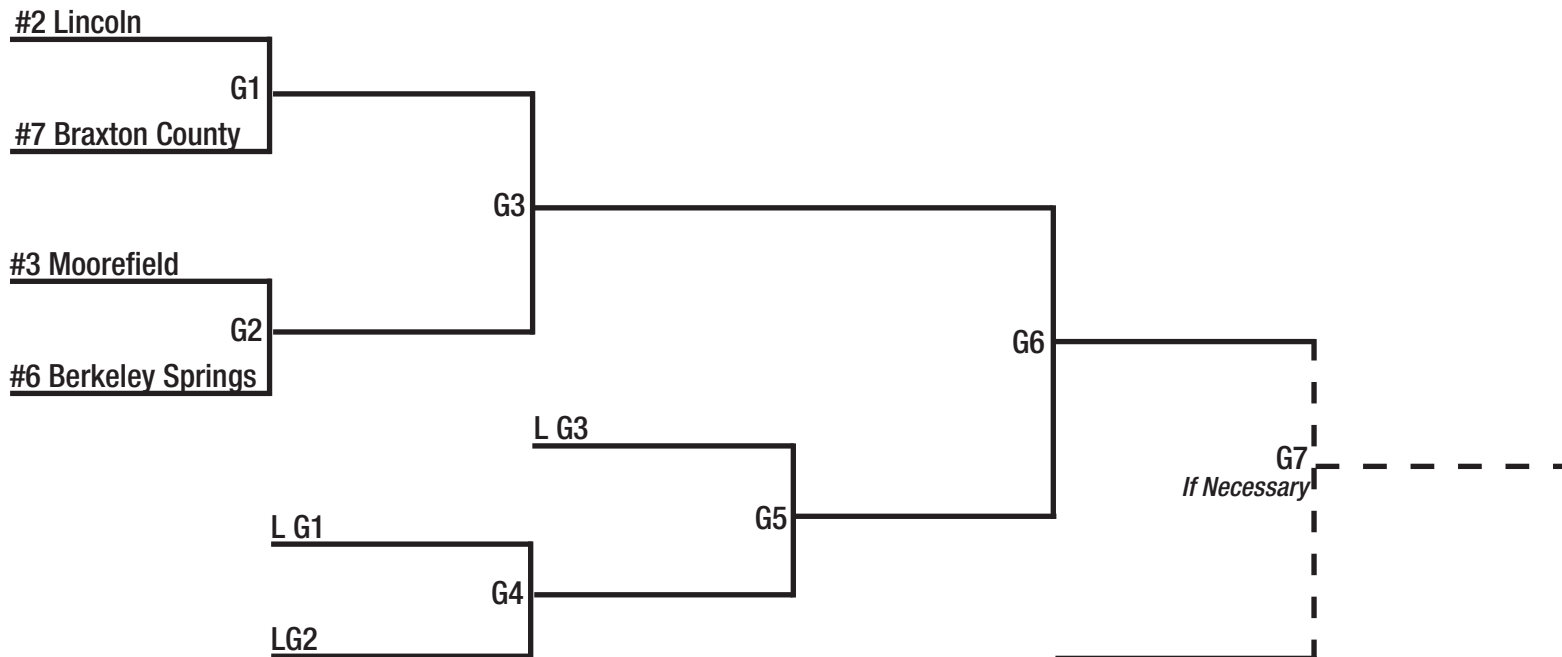

Softball Class AA, Region I

- TEAMS**
- Doddridge County
 - Oak Glen
 - Ravenswood
 - Tyler Consolidated
 - Weir
 - Williamstown

Softball Class AA, Region II

- TEAMS**
- Berkeley Springs
 - Braxton County
 - Frankfort
 - Lincoln
 - Moorefield
 - Petersburg
 - South Harrison

Softball Class AA, Region III

- TEAMS**
- Bluefield
 - James Monroe
 - Independence
 - Liberty (Raleigh)
 - Midland Trail
 - Mingo Central
 - Riverview
 - Summers County
 - Westside
 - Wyoming East

Softball Class AA, Region IV

- TEAMS**
- Buffalo
 - Clay County
 - Logan
 - Poca
 - Roane County
 - Sissonville
 - Scott
 - Wayne