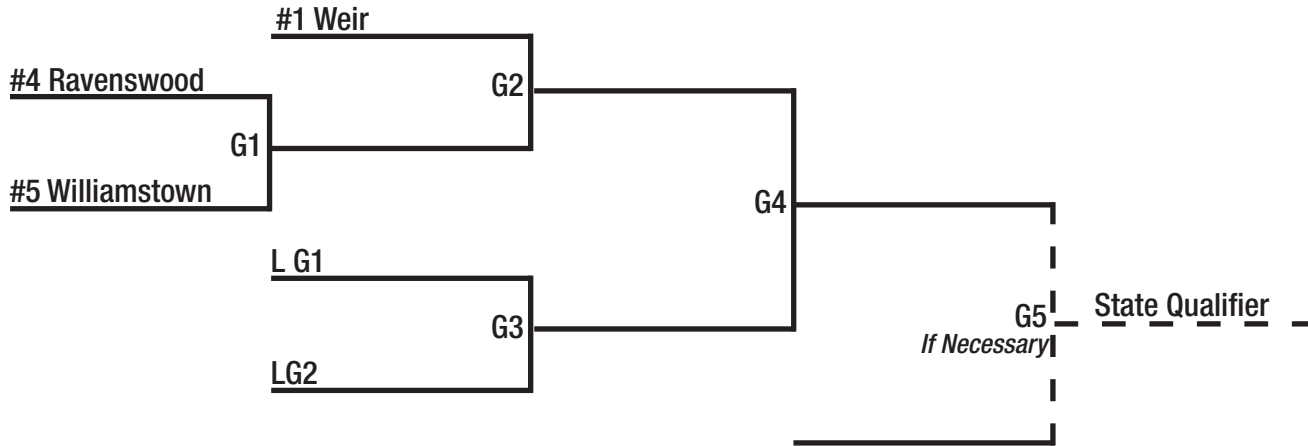

Softball Class AA, Region I

- TEAMS**
- Doddridge County
 - Oak Glen
 - Ravenswood
 - Tyler Consolidated
 - Weir
 - Williamstown

Softball Class AA, Region II

- TEAMS**
- Berkeley Springs
 - Braxton County
 - Frankfort
 - Lincoln
 - Moorefield
 - Petersburg
 - South Harrison

Softball Class AA, Region III

- TEAMS**
- Bluefield
 - James Monroe
 - Independence
 - Liberty (Raleigh)
 - Midland Trail
 - Mingo Central
 - Riverview
 - Summers County
 - Westside
 - Wyoming East

Softball Class AA, Region IV

- TEAMS**
- Buffalo
 - Clay County
 - Logan
 - Poca
 - Roane County
 - Sissonville
 - Scott
 - Wayne