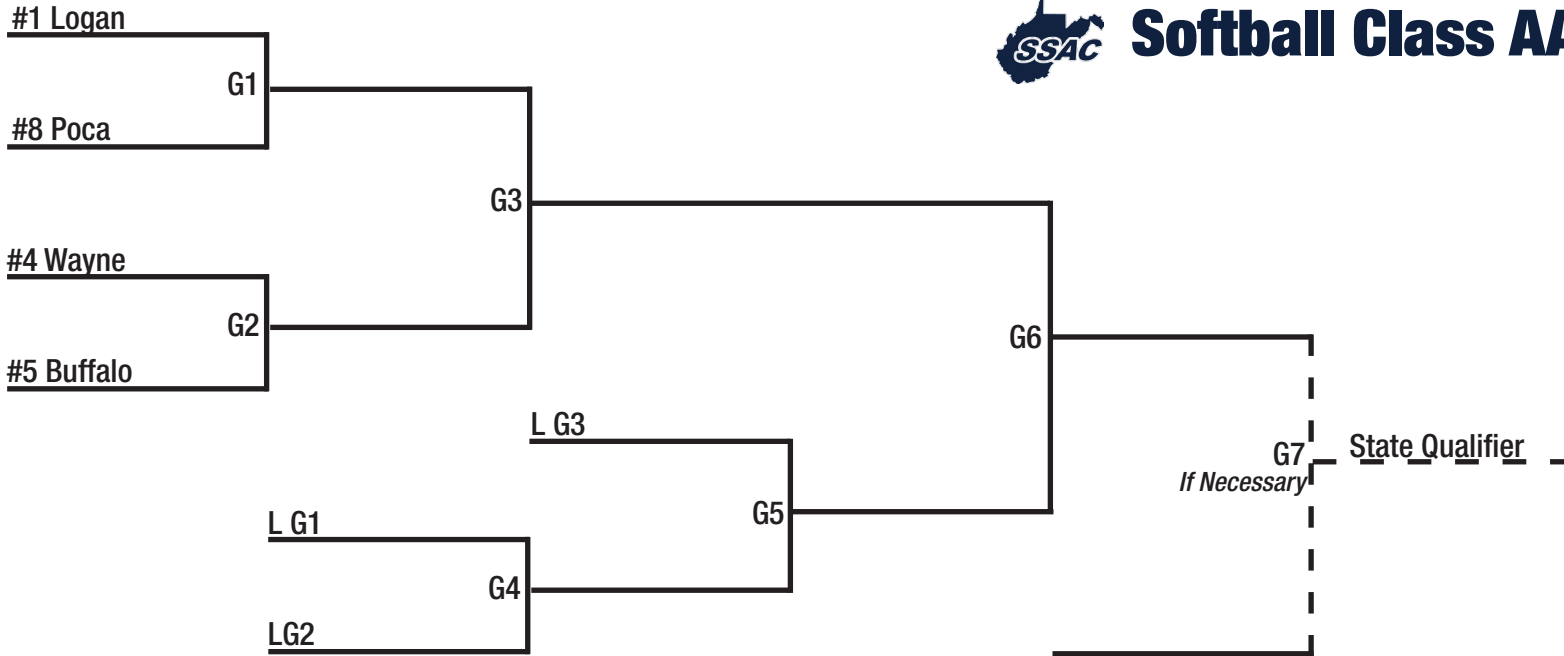

Softball Class AA, Region I

- TEAMS**
- Doddridge County
 - Oak Glen
 - Ravenswood
 - Tyler Consolidated
 - Weir
 - Williamstown

Softball Class AA, Region II

- TEAMS**
- Berkeley Springs
 - Braxton County
 - Frankfort
 - Lincoln
 - Moorefield
 - Petersburg
 - South Harrison

Softball Class AA, Region III

- TEAMS**
- Bluefield
 - James Monroe
 - Independence
 - Liberty (Raleigh)
 - Midland Trail
 - Mingo Central
 - Riverview
 - Summers County
 - Westside
 - Wyoming East

Softball Class AA, Region IV

- TEAMS**
- Buffalo
 - Clay County
 - Logan
 - Poca
 - Roane County
 - Sissonville
 - Scott
 - Wayne