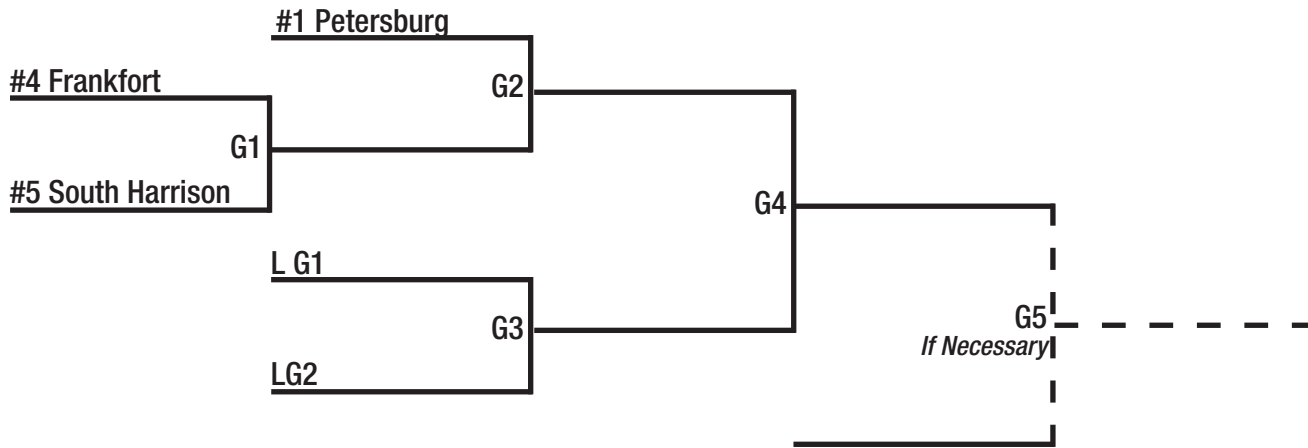

Softball Class AA, Region I

- TEAMS**
- Doddridge County
 - Oak Glen
 - Ravenswood
 - Tyler Consolidated
 - Weir
 - Williamstown

Softball Class AA, Region II

- TEAMS**
- Berkeley Springs
 - Braxton County
 - Frankfort
 - Lincoln
 - Moorefield
 - Petersburg
 - South Harrison

Softball Class AA, Region III

- TEAMS**
- Bluefield
 - James Monroe
 - Independence
 - Liberty (Raleigh)
 - Midland Trail
 - Mingo Central
 - Riverview
 - Summers County
 - Westside
 - Wyoming East

Softball Class AA, Region IV