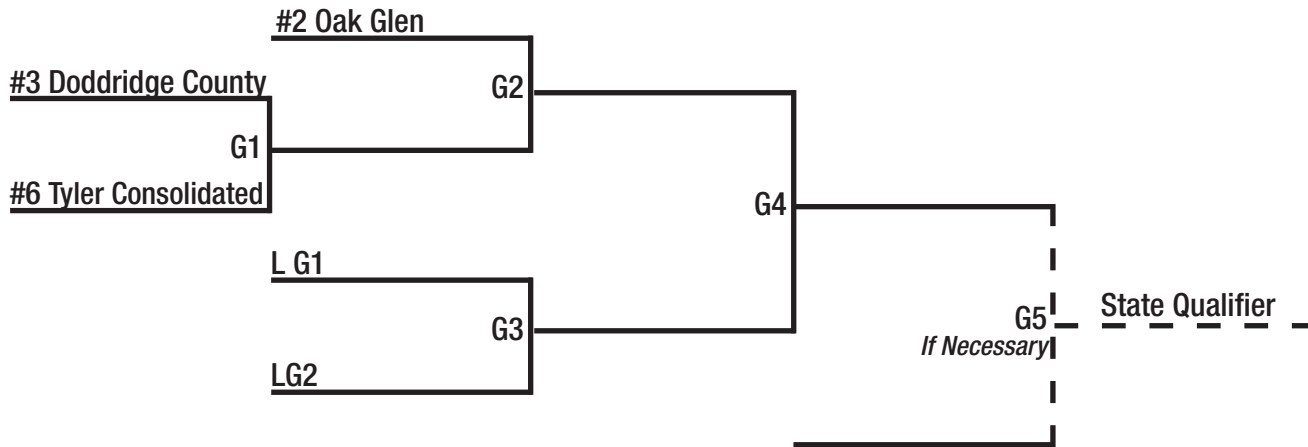

Softball Class AA, Region I

- TEAMS**
- Doddridge County
 - Oak Glen
 - Ravenswood
 - Tyler Consolidated
 - Weir
 - Williamstown

Softball Class AA, Region II

- TEAMS**
- Berkeley Springs
 - Braxton County
 - Frankfort
 - Lincoln
 - Moorefield
 - Petersburg
 - South Harrison

Softball Class AA, Region III

- TEAMS**
- Bluefield
 - James Monroe
 - Independence
 - Liberty (Raleigh)
 - Midland Trail
 - Mingo Central
 - Riverview
 - Summers County
 - Westside
 - Wyoming East

Softball Class AA, Region IV

- TEAMS**
- Buffalo
 - Clay County
 - Logan
 - Poca
 - Roane County
 - Sissonville
 - Scott
 - Wayne