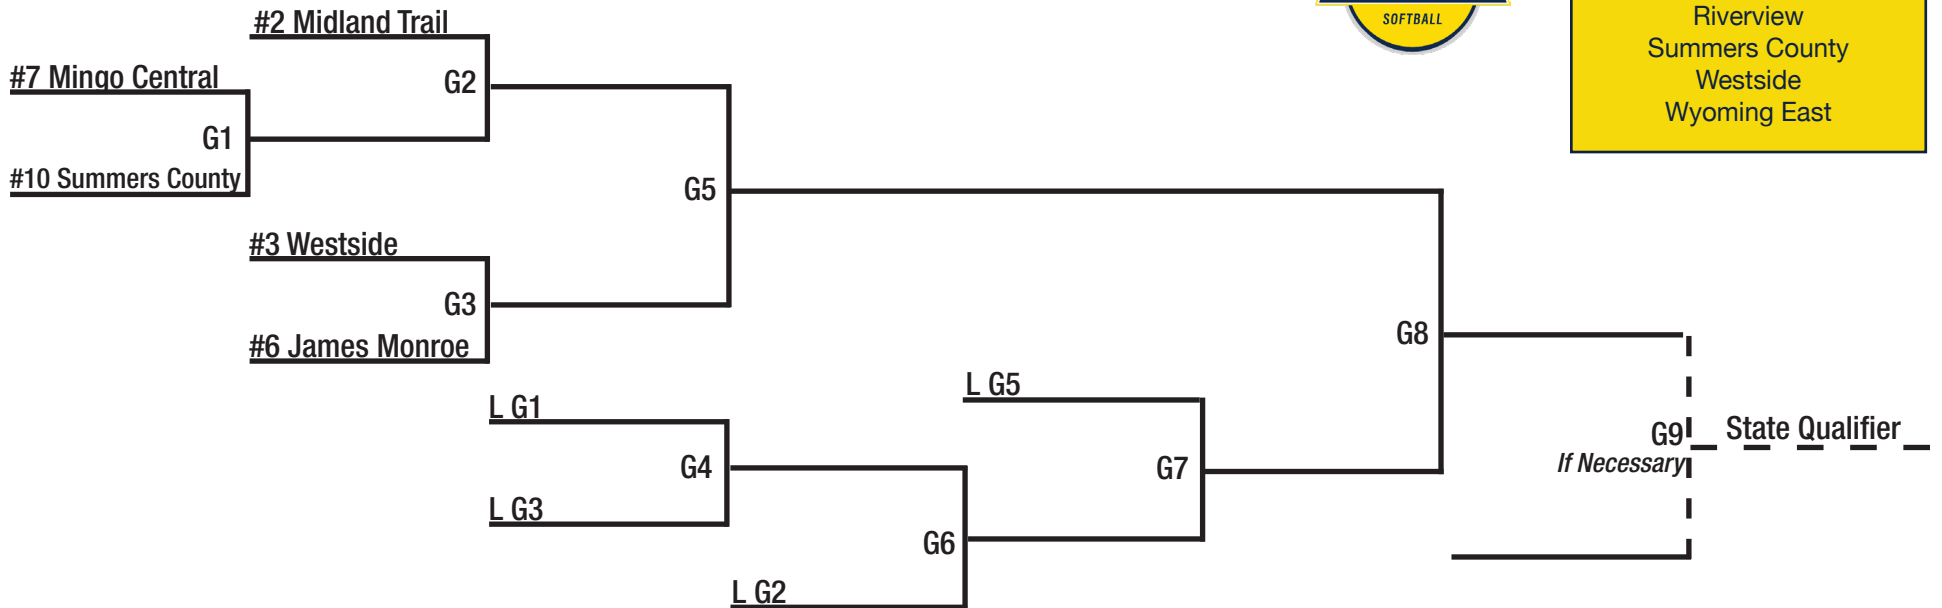

Softball Class AA, Region I

- TEAMS**
- Doddridge County
 - Oak Glen
 - Ravenswood
 - Tyler Consolidated
 - Weir
 - Williamstown

Softball Class AA, Region II

- TEAMS**
- Berkeley Springs
 - Braxton County
 - Frankfort
 - Lincoln
 - Moorefield
 - Petersburg
 - South Harrison

Softball Class AA, Region III

- TEAMS**
- Bluefield
 - James Monroe
 - Independence
 - Liberty (Raleigh)
 - Midland Trail
 - Mingo Central
 - Riverview
 - Summers County
 - Westside
 - Wyoming East

Softball Class AA, Region IV

- TEAMS**
- Buffalo
 - Clay County
 - Logan
 - Poca
 - Roane County
 - Sissonville
 - Scott
 - Wayne