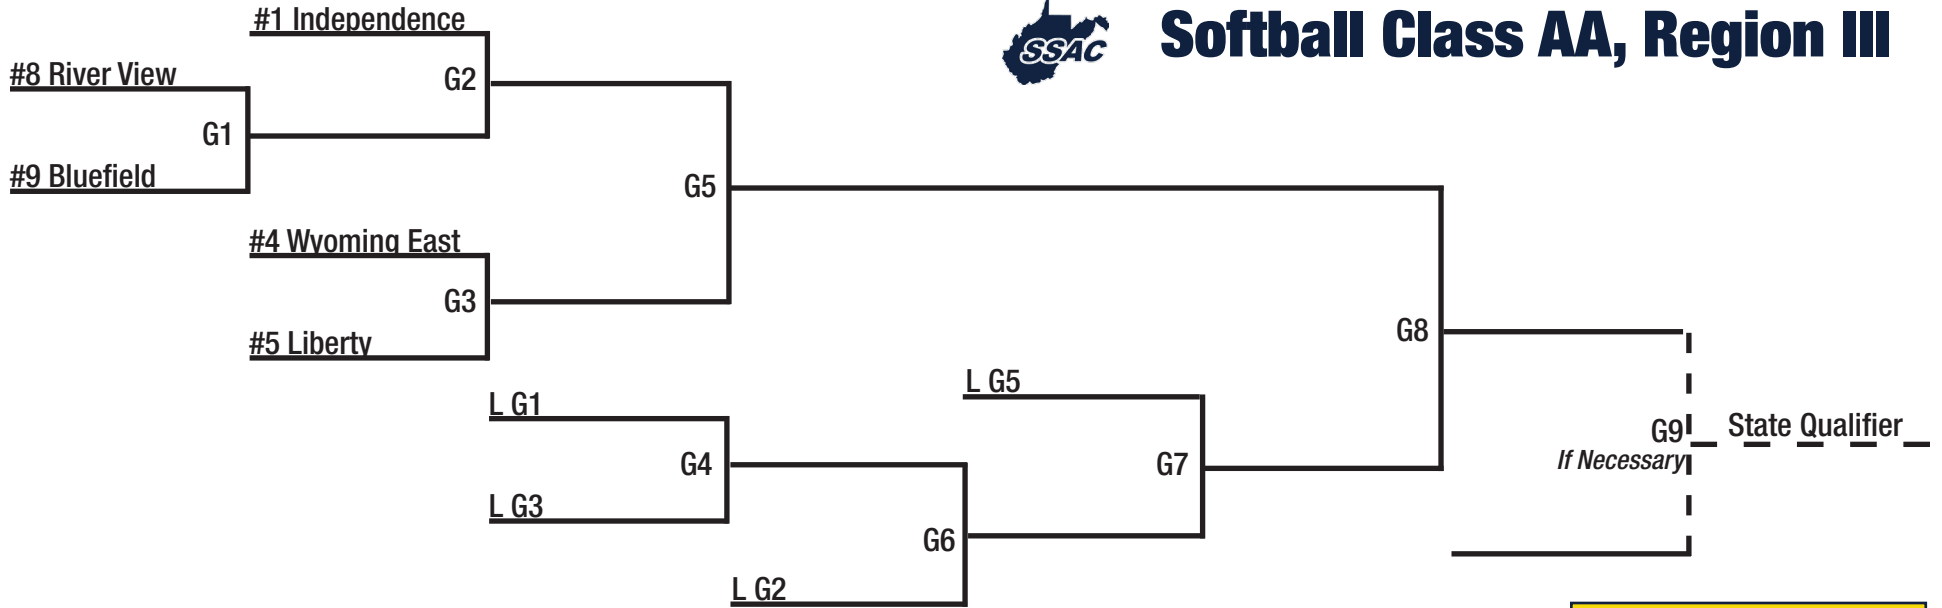

Softball Class AA, Region I

- TEAMS**
- Doddridge County
 - Oak Glen
 - Ravenswood
 - Tyler Consolidated
 - Weir
 - Williamstown

Softball Class AA, Region II

- TEAMS**
- Berkeley Springs
 - Braxton County
 - Frankfort
 - Lincoln
 - Moorefield
 - Petersburg
 - South Harrison

Softball Class AA, Region III

- TEAMS**
- Bluefield
 - James Monroe
 - Independence
 - Liberty (Raleigh)
 - Midland Trail
 - Mingo Central
 - Riverview
 - Summers County
 - Westside
 - Wyoming East

Softball Class AA, Region IV

- TEAMS**
- Buffalo
 - Clay County
 - Logan
 - Poca
 - Roane County
 - Sissonville
 - Scott
 - Wayne