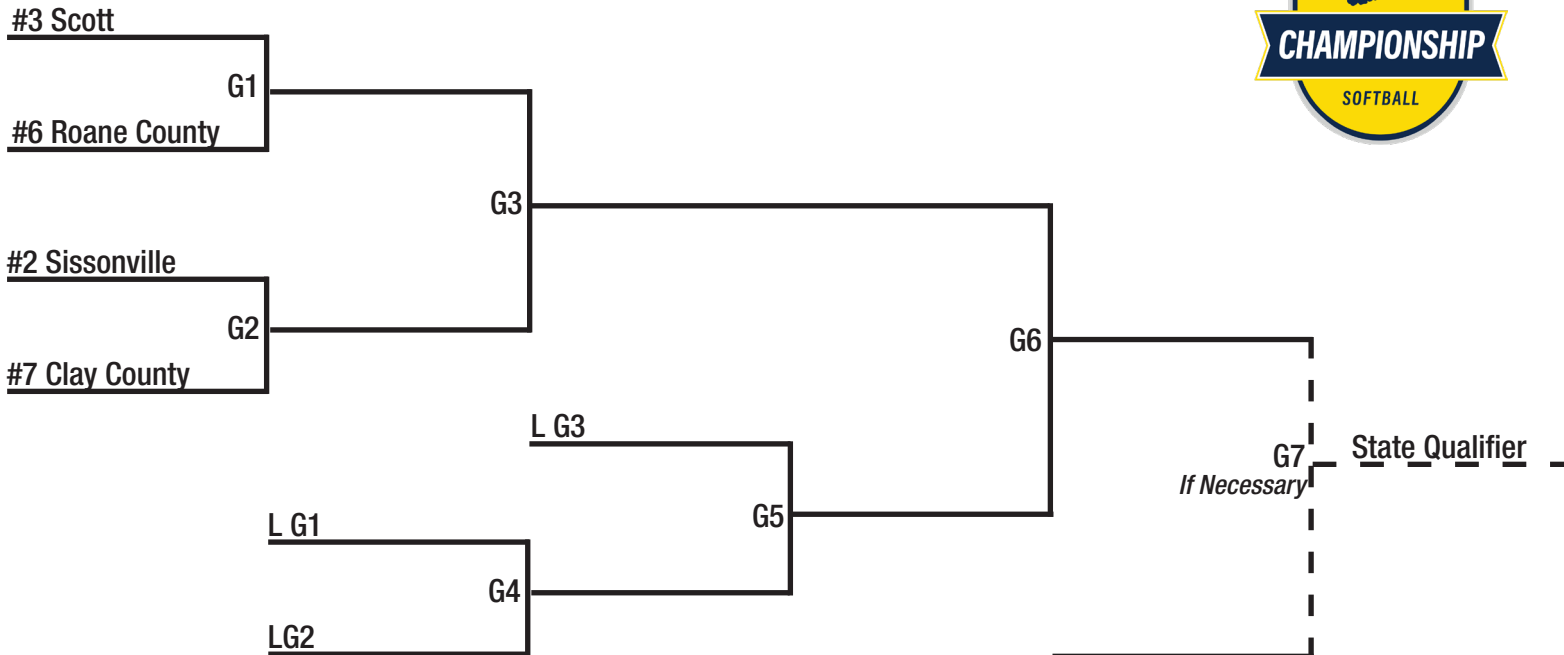

Softball Class AA, Region I

- TEAMS**
- Doddridge County
 - Oak Glen
 - Ravenswood
 - Tyler Consolidated
 - Weir
 - Williamstown

Softball Class AA, Region II

- TEAMS**
- Berkeley Springs
 - Braxton County
 - Frankfort
 - Lincoln
 - Moorefield
 - Petersburg
 - South Harrison

Softball Class AA, Region III

- TEAMS**
- Bluefield
 - James Monroe
 - Independence
 - Liberty (Raleigh)
 - Midland Trail
 - Mingo Central
 - Riverview
 - Summers County
 - Westside
 - Wyoming East

Softball Class AA, Region IV

- TEAMS**
- Buffalo
 - Clay County
 - Logan
 - Poca
 - Roane County
 - Sissonville
 - Scott
 - Wayne